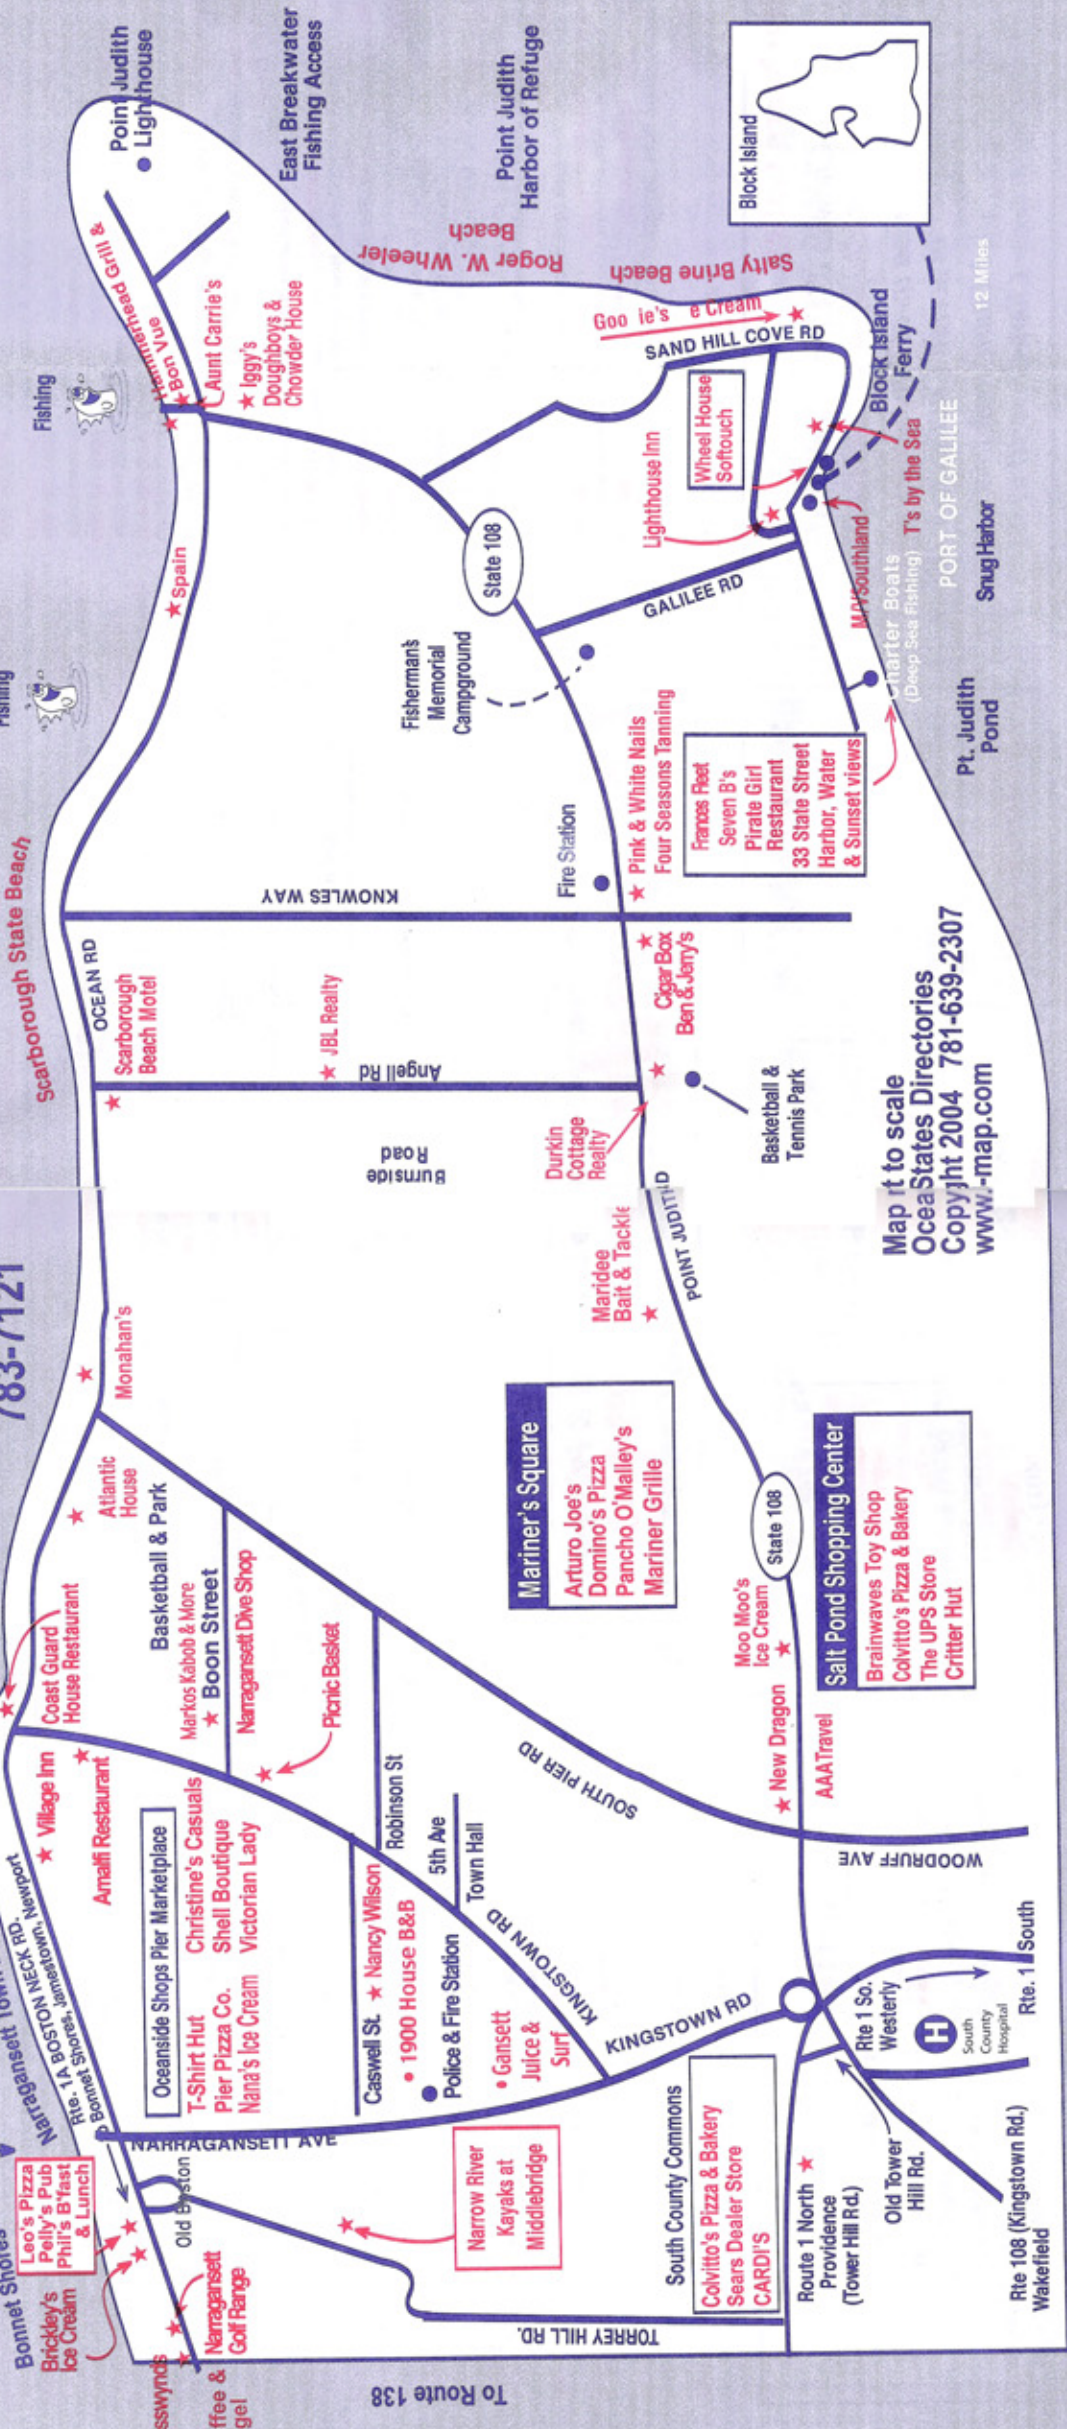

NARRAGANSETT, PT. JUDITH & GALILEE

Chamber of Commerce, Visitors Center
at the Towers
783-7121

Map it to scale
Ocean States Directories
Copyright 2004 781-639-2307
www.-map.com

FREE LOCAL MAP
Discover us online at www.ri-map.com
2009